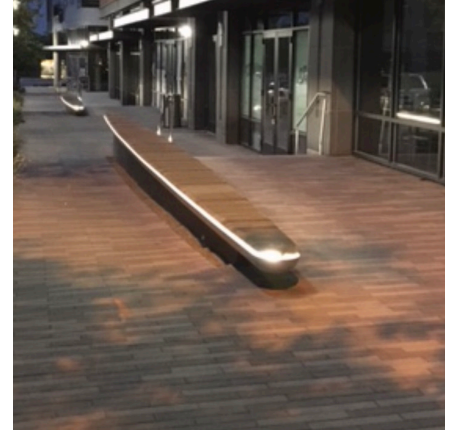

Bellevue Station Block A & B Denver, CO

Pool Deck Benches
Manufacturer Wausau
Model | WS-132

ROW Bike Racks
City of Denver Bike Rack Standard
Manufacturer - Dero
Model | HP-FT-COD

Custom LED Bench
Installation | Streetscapes Inc.
Manufacturer - Landscape Forms